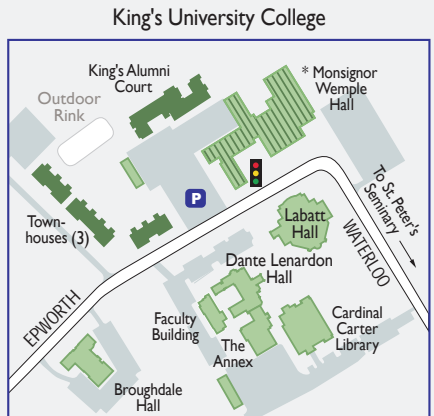

Western

Welcome to Western

- 2** Welcome Centre booths are attended Monday - Friday
 - MAP** Outdoor map
 - P** Parking lot
 - P** Visitor parking lot
- See detailed parking maps for additional visitor parking at meters and pay & display areas.
- Student housing
 - Off-campus buildings housing Western facilities

* Portions of the 2nd and 3rd floors of the Monsignor Wemple Hall are student residences.

For a broad selection of parking and other campus maps visit geography.uwo.ca/campusmaps/
Barrier-free parking is available in all lots.