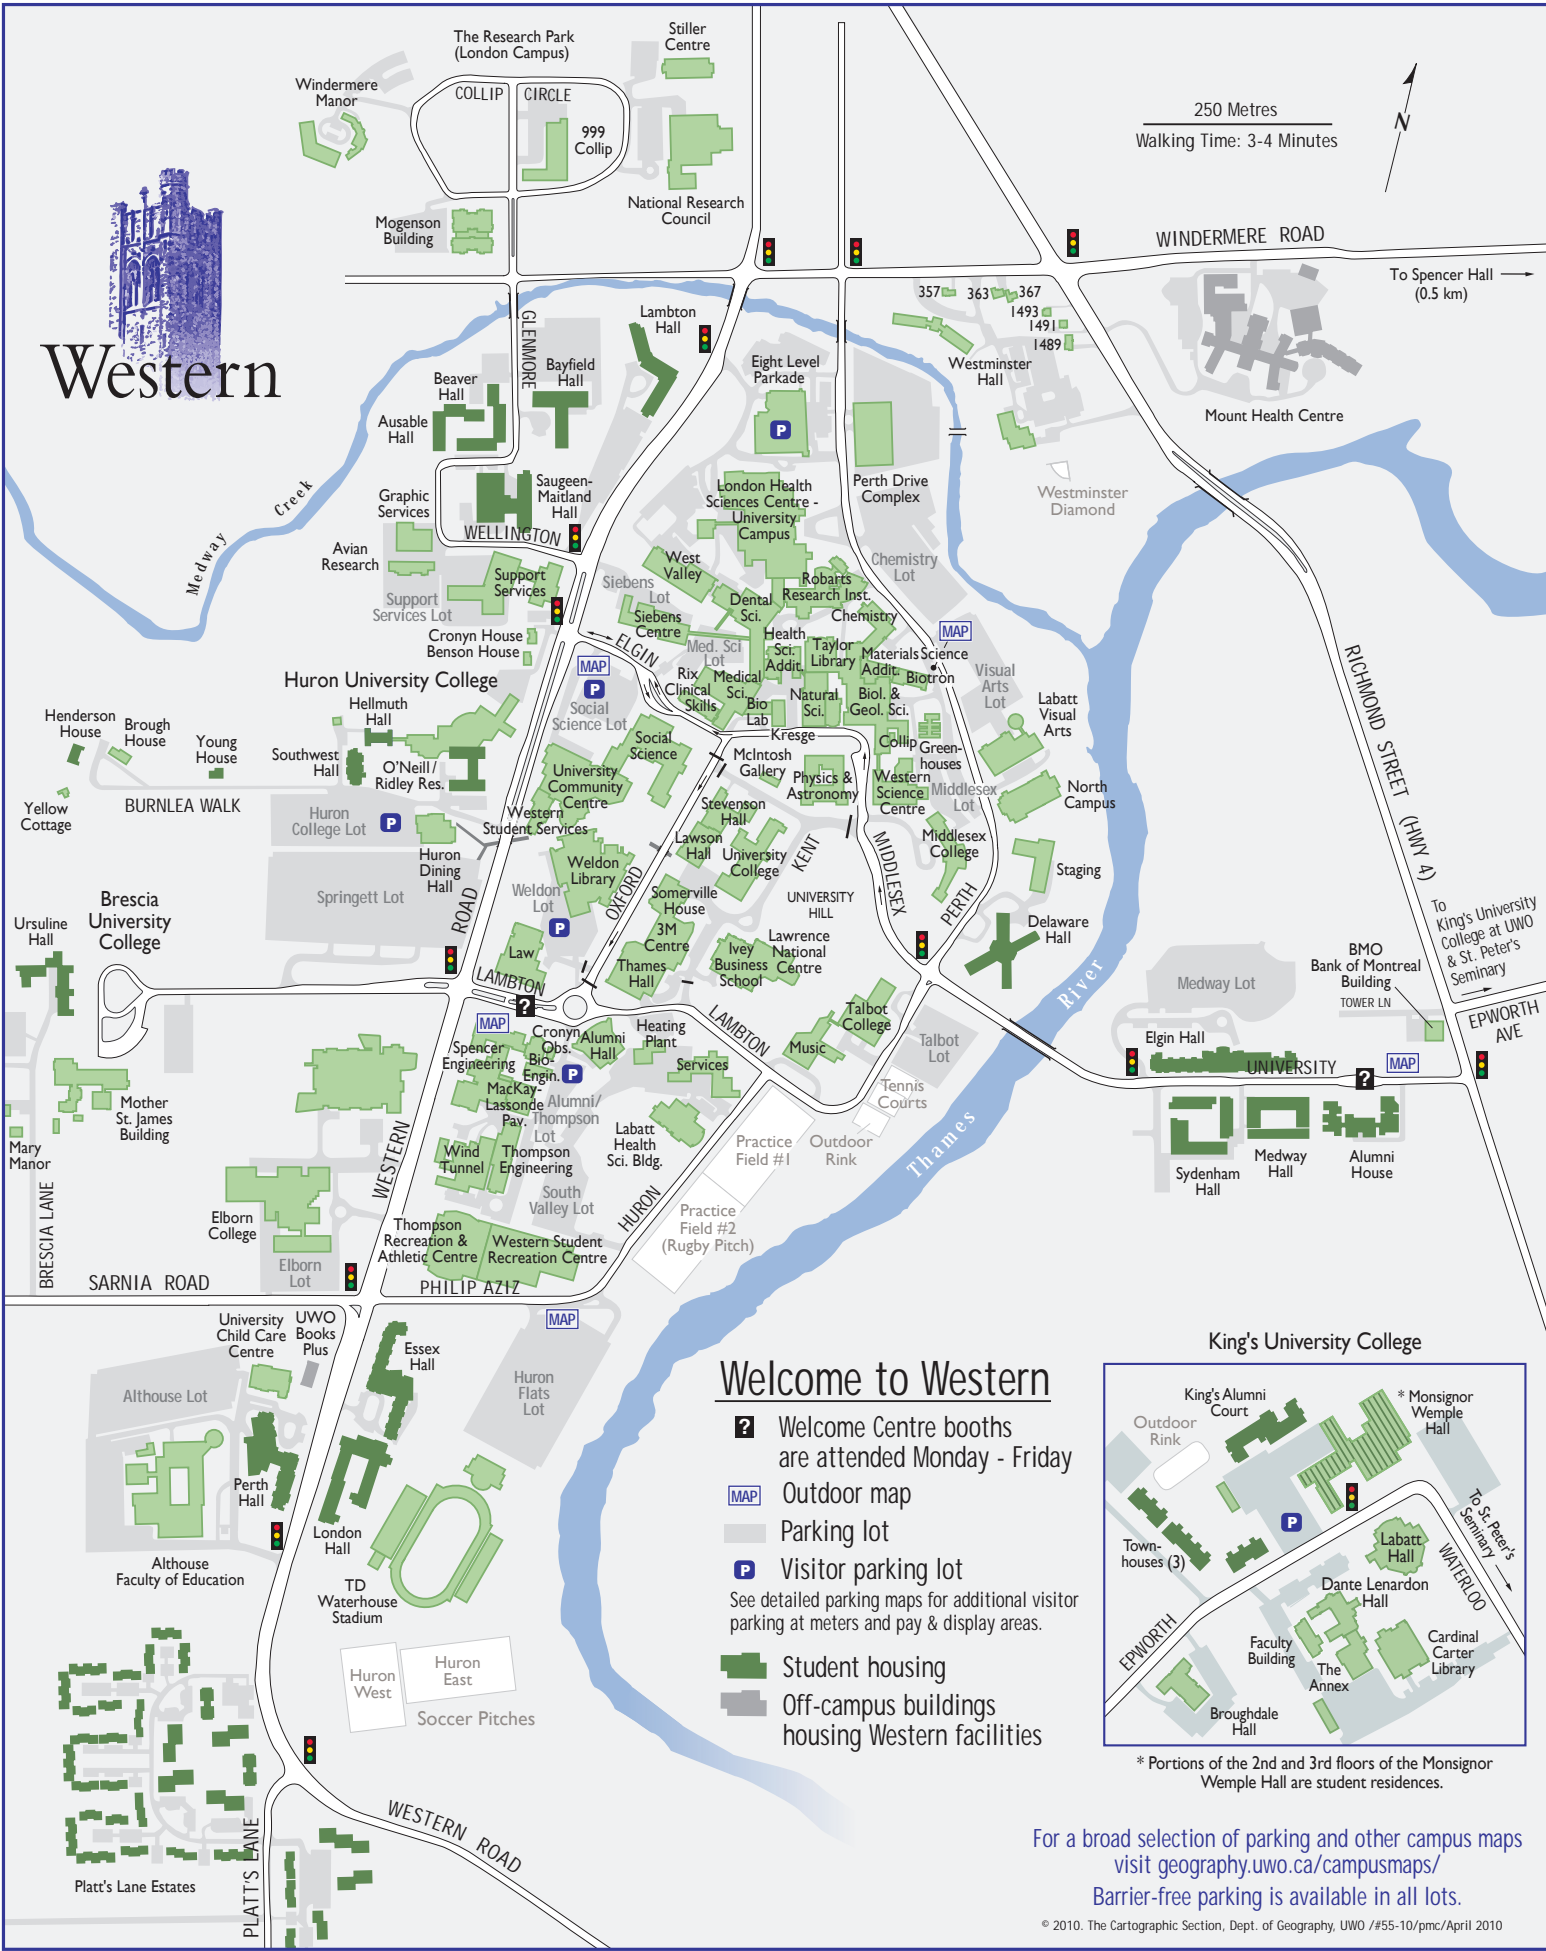

Western

Welcome to Western

- 2** Welcome Centre booths are attended Monday - Friday
 - MAP** Outdoor map
 - P** Parking lot
 - P** Visitor parking lot
- See detailed parking maps for additional visitor parking at meters and pay & display areas.
- Student housing
 - Off-campus buildings housing Western facilities

* Portions of the 2nd and 3rd floors of the Monsignor Wemple Hall are student residences.

For a broad selection of parking and other campus maps visit geography.uwo.ca/campusmaps/
Barrier-free parking is available in all lots.